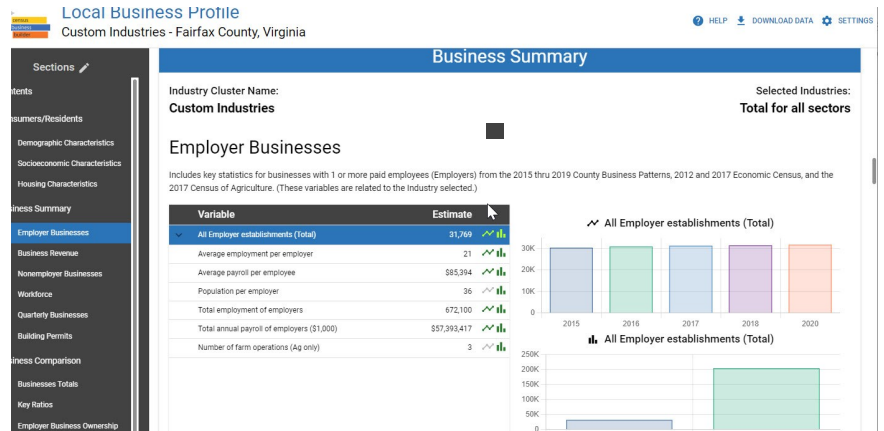

GEOGRAPHIC AREAS COVERED

Demographic and Consumer Spending data are shown at the State, County, City/Town (“Place”), ZIP Code, and Census Tract levels.

Economic and workforce data are shown at the State, County, and City/Town (“Place”) levels. Trade data are shown at the State level.

Users can browse data for every county in the U.S.

INTERACTIVE REPORT

Fully **interactive, customizable, printable, and downloadable report** with direct access to specific

sections via a Content panel. The charts in each section are interactive too and users can select which variable to graph via the icons next to the variable.

The Local Business Profile Report provide access to the **Margins of Error (MoEs)** for demographic data.

Select Industries

INDUSTRY LIST

INDUSTRY TREE

Industry Categories

- Construction
- Food Services
- Health Care
- Personal Services
- Prof & Biz Services
- Retail

Industries

- Drywall
- Electrical
- Flooring
- Foundations
- Home Construction
- Nonresidential
- Painting

Cluster Name: Custom Industries
All Sectors

Search for Industries

+ ADD INDUSTRY

FULL INDUSTRY ACCESS ON THE CUSTOM INDUSTRY PANEL

CBB gives users access, using icons, to the Most Popular Industry Categories and access to all types of businesses via the Search for Industries option. This Search accesses the full list of North American Industry Classification System (NAICS) codes covered by the Economic Census.

Users can type in an industry title, keyword, or NAICS code, and the tool brings back a full list of all the associated industries.

Thank you for your interest in the Census Business Builder. Please view the handouts that present step-by-step instructions on detailed features of the tool, plus the Tips handout that provides hints on how best to use the tool. These handouts can be viewed at [census.gov/data/data-tools/cbb.html](https://www.census.gov/data/data-tools/cbb.html).

CONTACT US

To learn more about CBB visit: [census.gov/data/data-tools/cbb.html](https://www.census.gov/data/data-tools/cbb.html)

If you need help using CBB, would like to schedule a webinar or in person demonstration, please contact the Data User and Trade Outreach Branch at 800-242-2184 or ewd.outreach@census.gov.