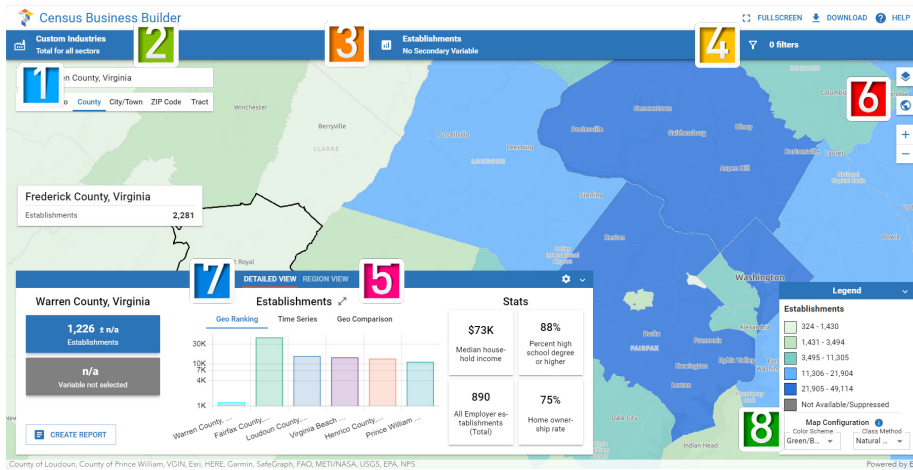

CENSUS BUSINESS BUILDER

Provides easy access to information about potential customers and similar businesses for those starting or planning a business. The data are presented in a map-based interface that is accessed in a few simple steps.

CBB leverages Esri's **ArcGIS** platform and is the first U.S. Census Bureau data tool released on the **cloud**. The tool dynamically combines Census geography and data through an Application Programming Interface (API) to deliver updated content to the user.

MAP FEATURES

- 1. GEOGRAPHIC LEVELS:** View data on map by type of geography. Zoom in to select greyed out geographic levels.
- 2. INDUSTRY CLUSTERS:** Create industry cluster by selecting industry categories or NAICS codes.
- 3. BIVARIATE MAPPING:** View two variables on the map and in the dashboard at the same time.
- 4. FILTERS:** Use filters to narrow down data by choosing up to five variables.
- 5. REGION VIEW:** Build a region with two or more geographies. Use Prebuilt regions featuring SBA HubZones, HUD Opportunity Zones, and NOAA's National Weather Service (NWS) Weather Forecast Offices (WFOs).
- 6. MAP BUTTONS:** Download data to CSV, Excel, or Shapefile. Add Reference Layers via a Gallery or an uploaded Shapefile or Map Service. Change the base map from Topographic to Imagery or Dark.
- 7. DETAILED VIEW:** Customize dashboard to show/hide time charts and other variables. Create report for selected geographic area.
- 8. CONFIGURE MAP:** Change the map color schemes. Change the map classing methods.

Search for a location

or

TAKE A TOUR

GEOGRAPHIC AREAS COVERED

Demographic and Consumer Spending data are shown at the State, County, City/Town (“Place”), ZIP Code, and Census Tract levels.

Economic and workforce data are shown at the State, County, and City/Town (“Place”) levels. Trade data are shown at the State level.