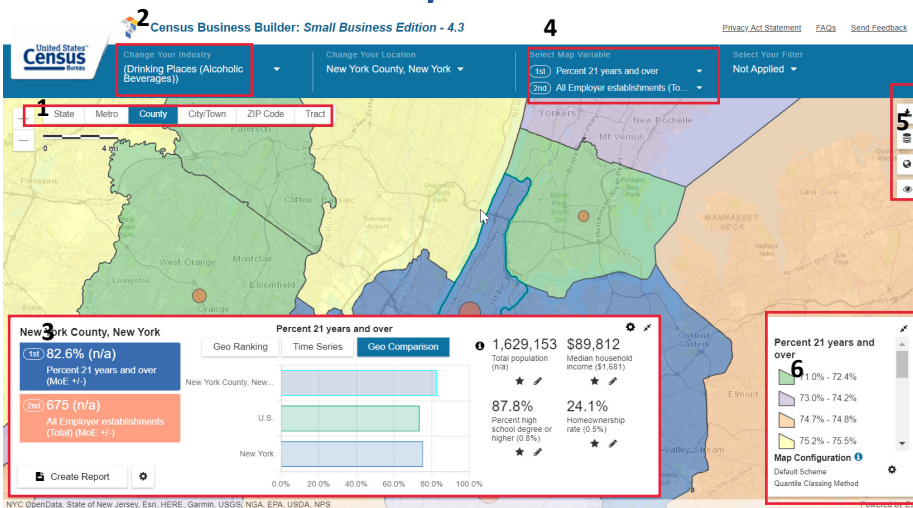

# Census Business Builder: Small Business Edition (CBB: SBE)

## CBB: SBE at a Glance

Census Business Builder: Small Business Edition provides easy access to information about potential customers and similar businesses for those starting or planning a business. The data are presented in a map-based interface that is accessed in four simple steps.

## Map Features

1. Geographic Levels: View data on map by State, Metro, County, City/Town, Zip Code, and Tract. Zoom in to select greyed out geographic levels. View more geographies (more cities, zips, and tracts) on the map at one time.
2. Industry Cluster: build custom groupings of up to 10 industries and generate maps and reports that show the summarized data for all industries included in the cluster.
3. Dashboard: Customize dashboard to show/hide time series and geo comparison charts and other variables. Create report for the selected industry and geographic area. Dashboard settings to the URL so they are saved when the user bookmarks the site.
4. Bivariate mapping feature, which enables users to view two variables on the map and in the dashboard at the same time.
5. Map Buttons: Download data to CSV, Excel, or Shapefile. Add Reference Layers via a Gallery or an uploaded Shapefile or Map Service. Change the basemap from Topographic to Imagery or Dark. Change Data Transparency.
6. Customize Map: Change the map color scheme from 5-color to or 2-color options. Change the map classing method from Quantile to Equal Intervals.

Economic and workforce data are shown at the State, County, and City/Town (“Place”) levels. Trade data are shown at the State level.

Users can browse data for every county in the U.S.; previous editions limited the number of geographic areas viewable on the map to 1,000.