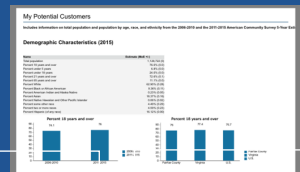

U.S. Department of Commerce
U.S. CENSUS BUREAU
census.gov