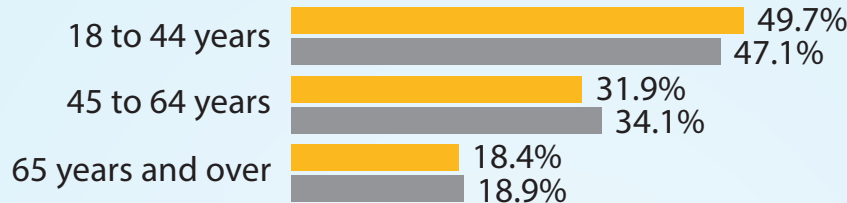

Electorate Profile: North Dakota

Selected Characteristics of the Voting-Age Population

■ North Dakota 570,955 ■ U.S. 245,273,438

Voting-Age Population

Race and Hispanic Origin

* Alone or in combination, non-Hispanic.

Notes: In combination means in combination with one or more other races. The sum of the five race groups adds to more than the total population because individuals may report more than one race.

This graphic shows the voting-age population. An estimate of the number of the state's eligible voters (i.e., citizens aged 18 and older) is available via 2014 American Community Survey Table B05003.