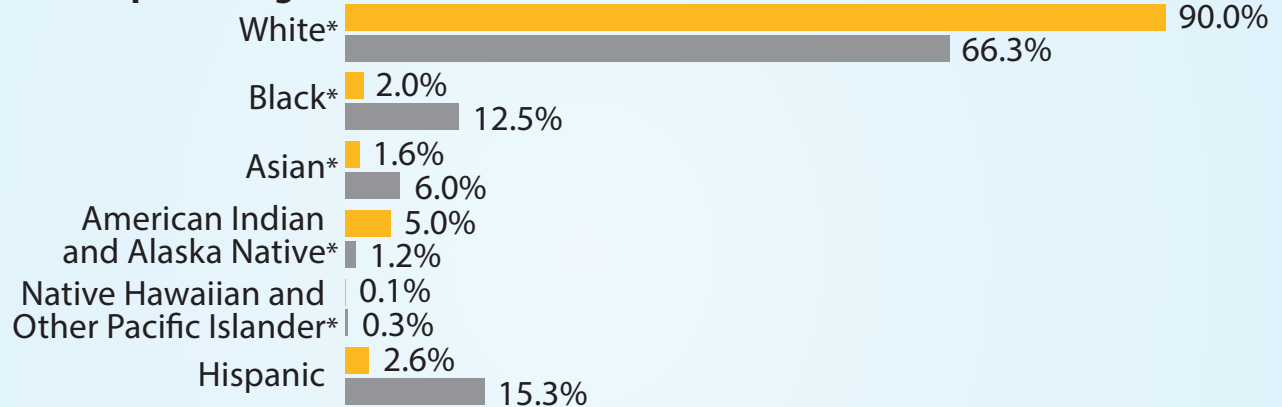

Electorate Profile: North Dakota

Selected Characteristics of the Voting-Age Population

■ North Dakota 570,955 ■ U.S. 245,273,438

Voting-Age Population

Race and Hispanic Origin

* Alone or in combination, non-Hispanic.

Notes: In combination means in combination with one or more other races. The sum of the five race groups adds to more than the total population because individuals may report more than one race.

This graphic shows the voting-age population. An estimate of the number of the state's eligible voters (i.e., citizens aged 18 and older) is available via 2014 American Community Survey Table B05003.