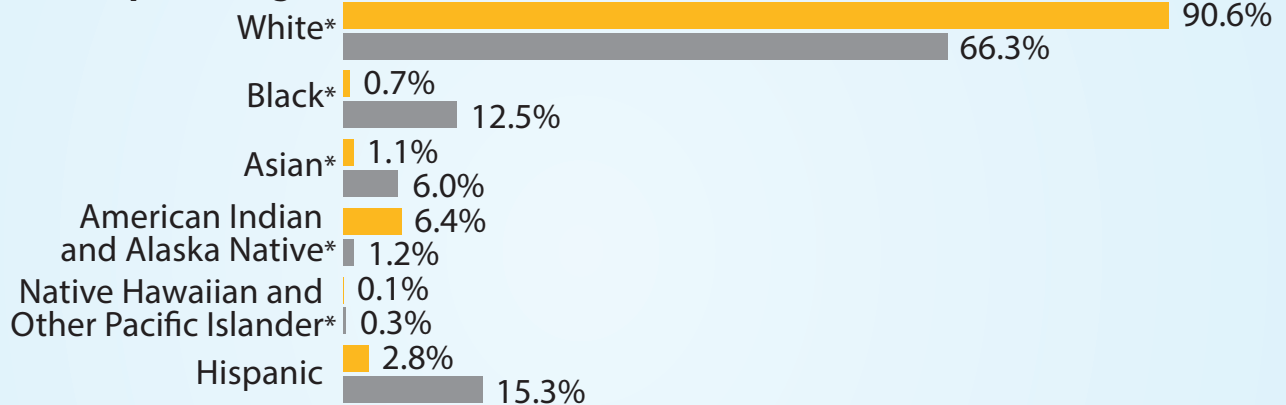

Race and Hispanic Origin