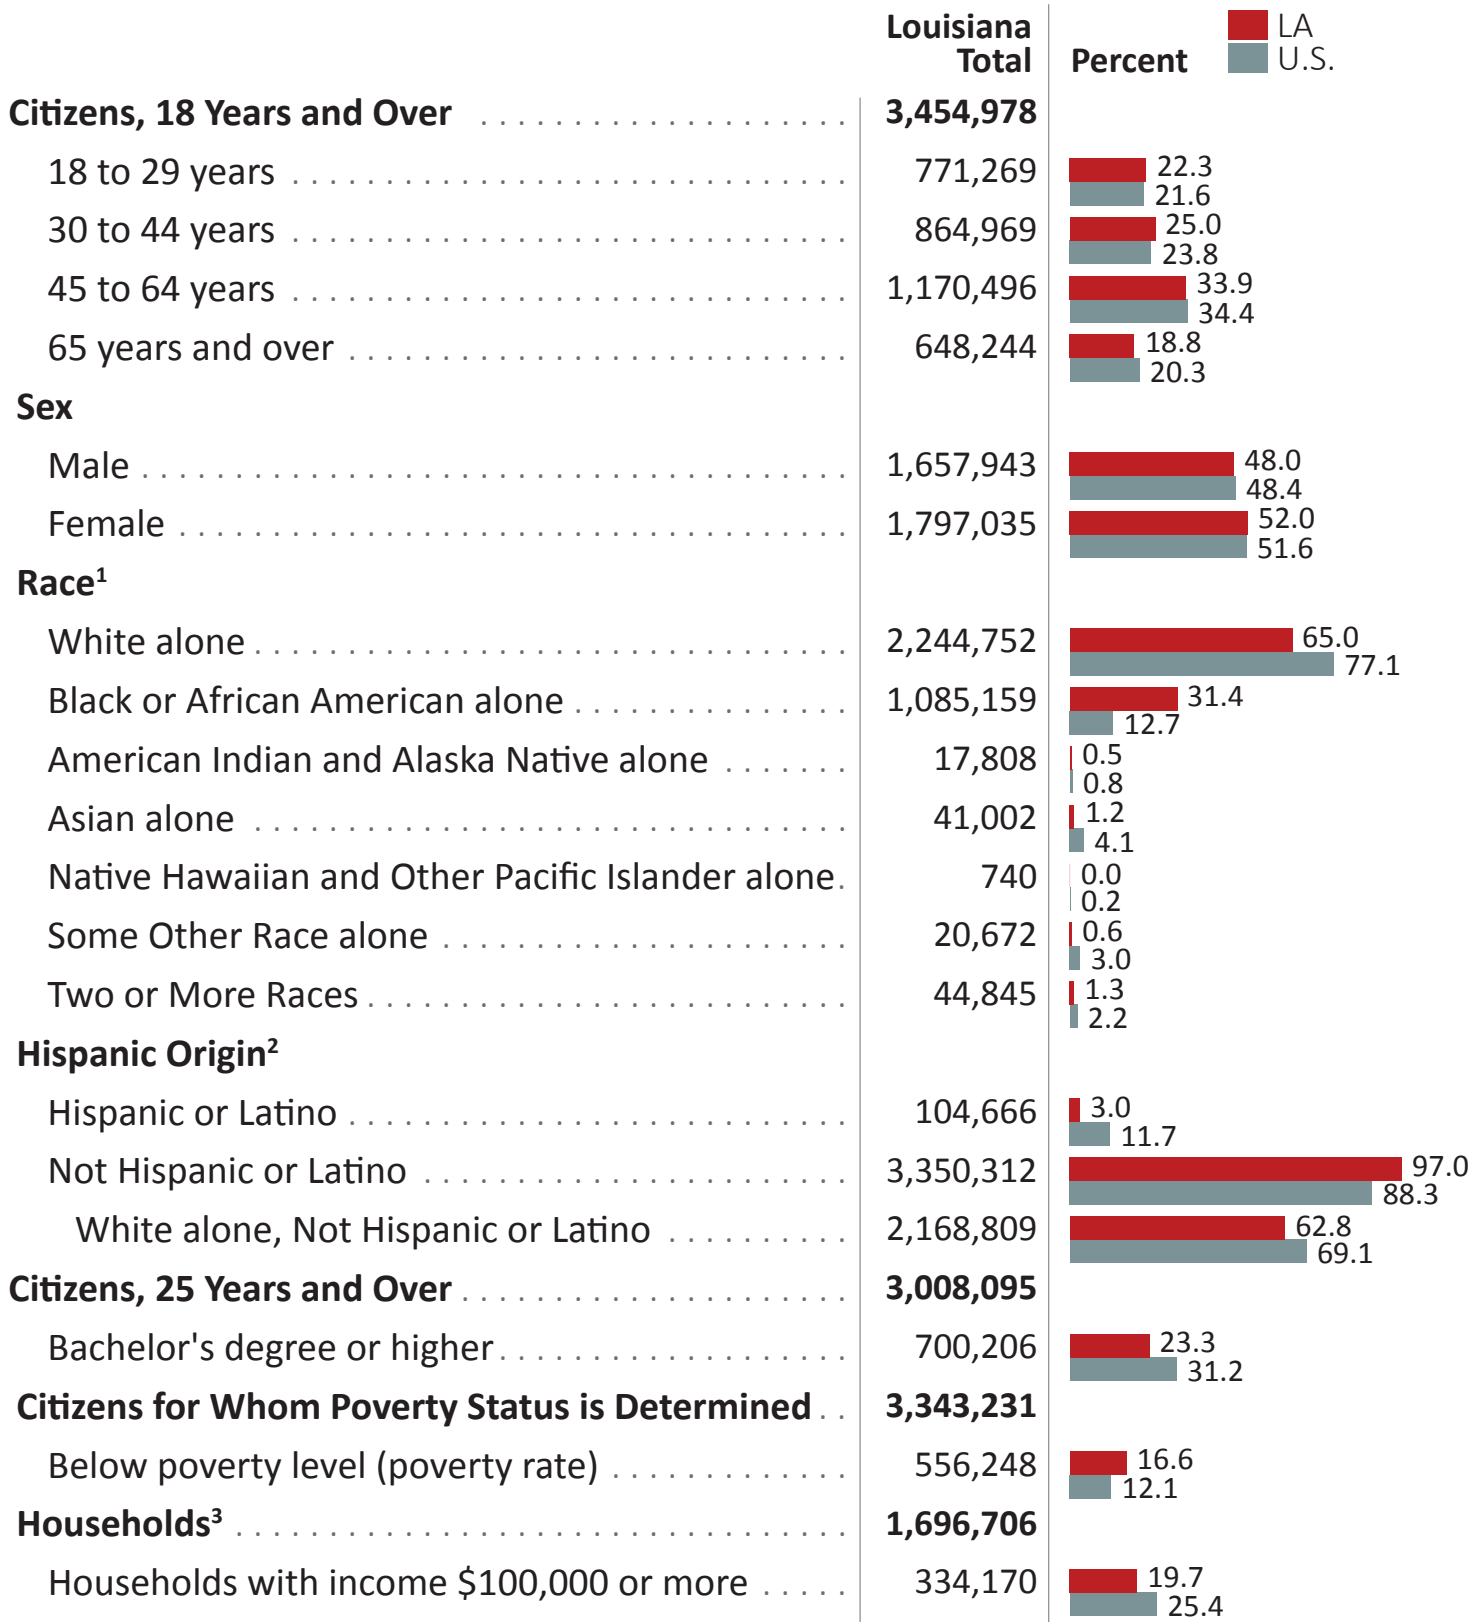

Citizen Voting-Age Population

Selected Characteristics: Louisiana

¹ Except where noted, "race" refers to people reporting only one race.

² Hispanic refers to the ethnicity category and may be of any race.

³ Households with citizen householders.