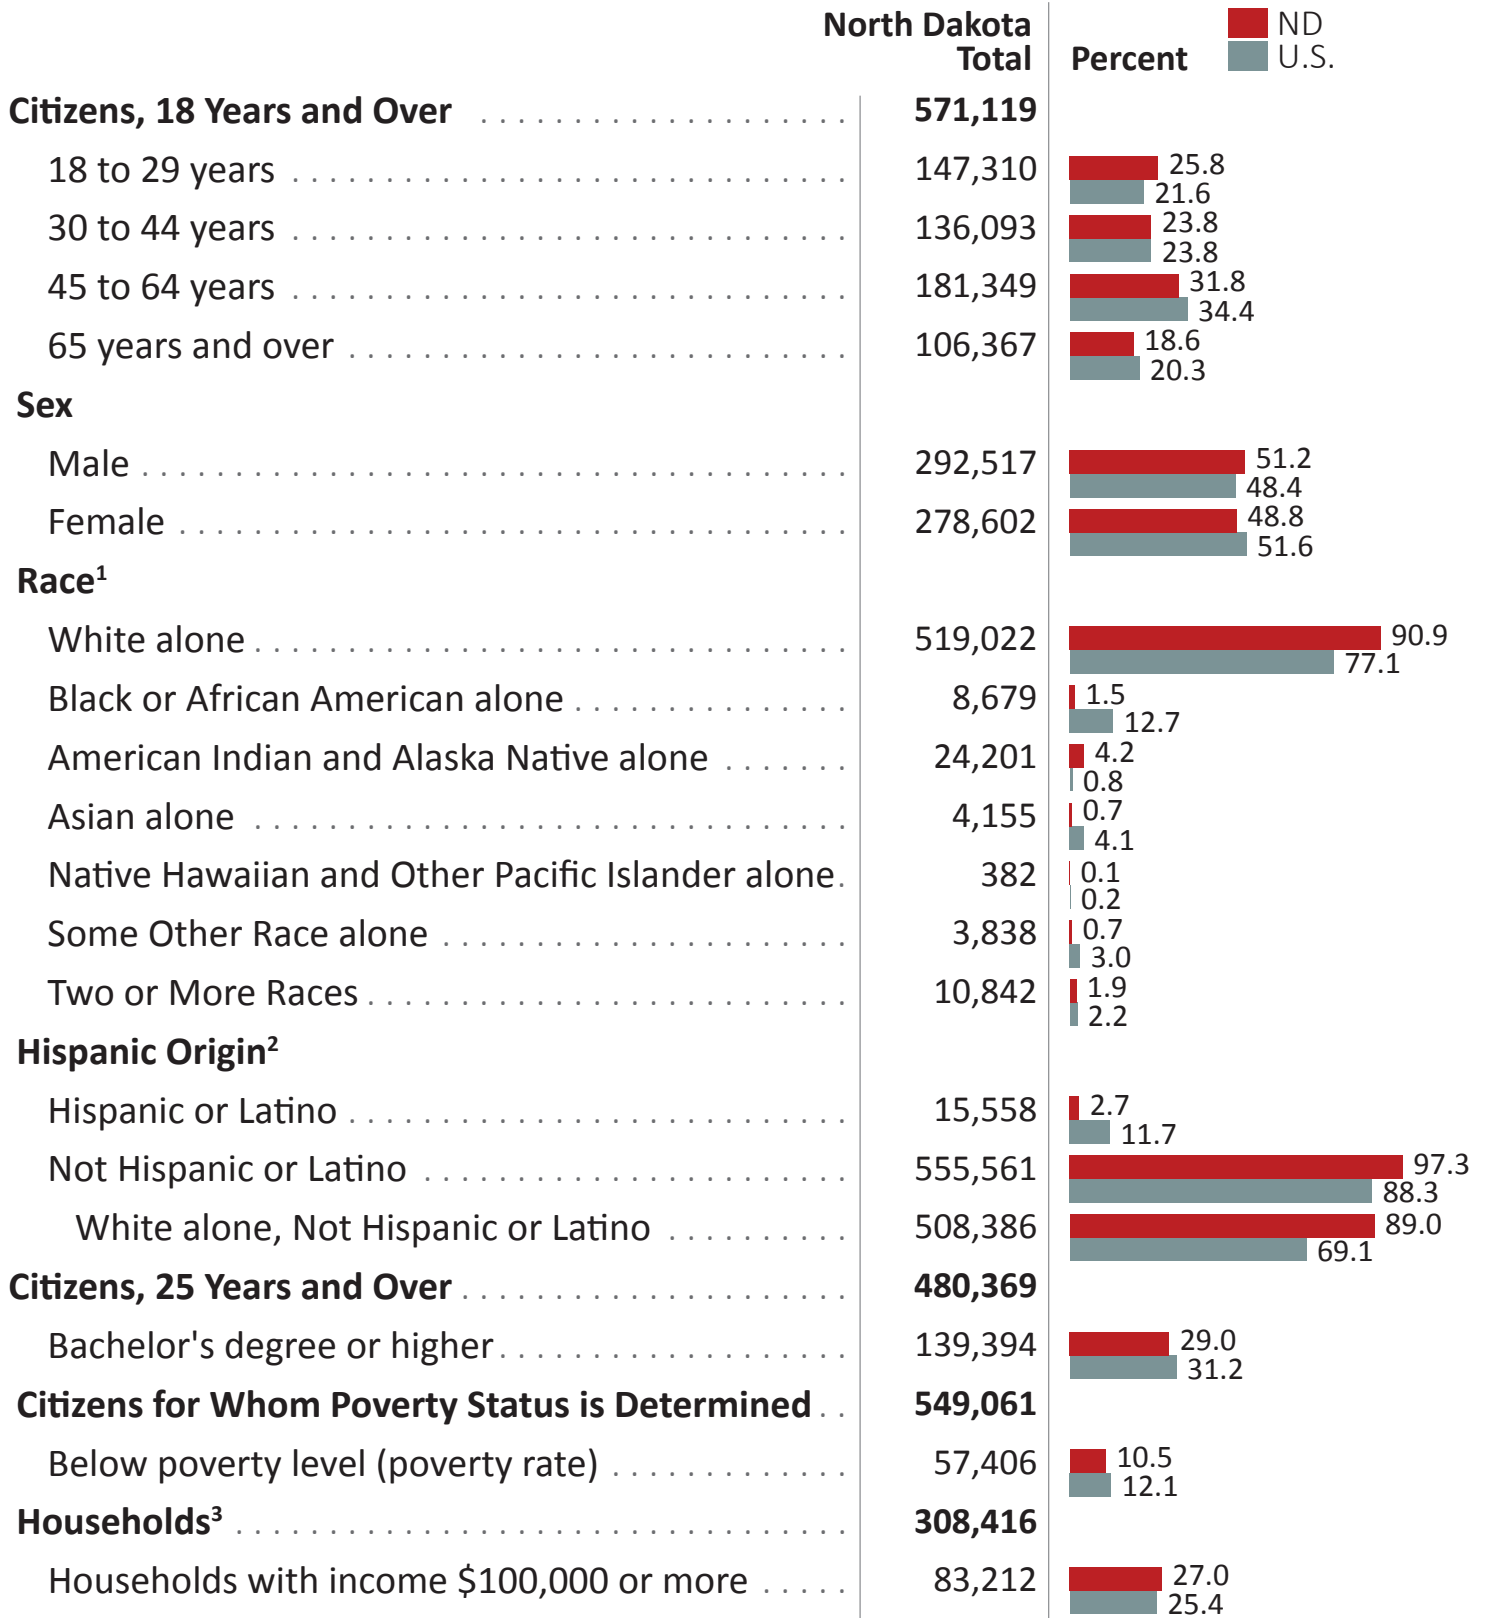

# Citizen Voting-Age Population

## Selected Characteristics: North Dakota

<sup>1</sup> Except where noted, "race" refers to people reporting only one race.

<sup>2</sup> Hispanic refers to the ethnicity category and may be of any race.

<sup>3</sup> Households with citizen householders.